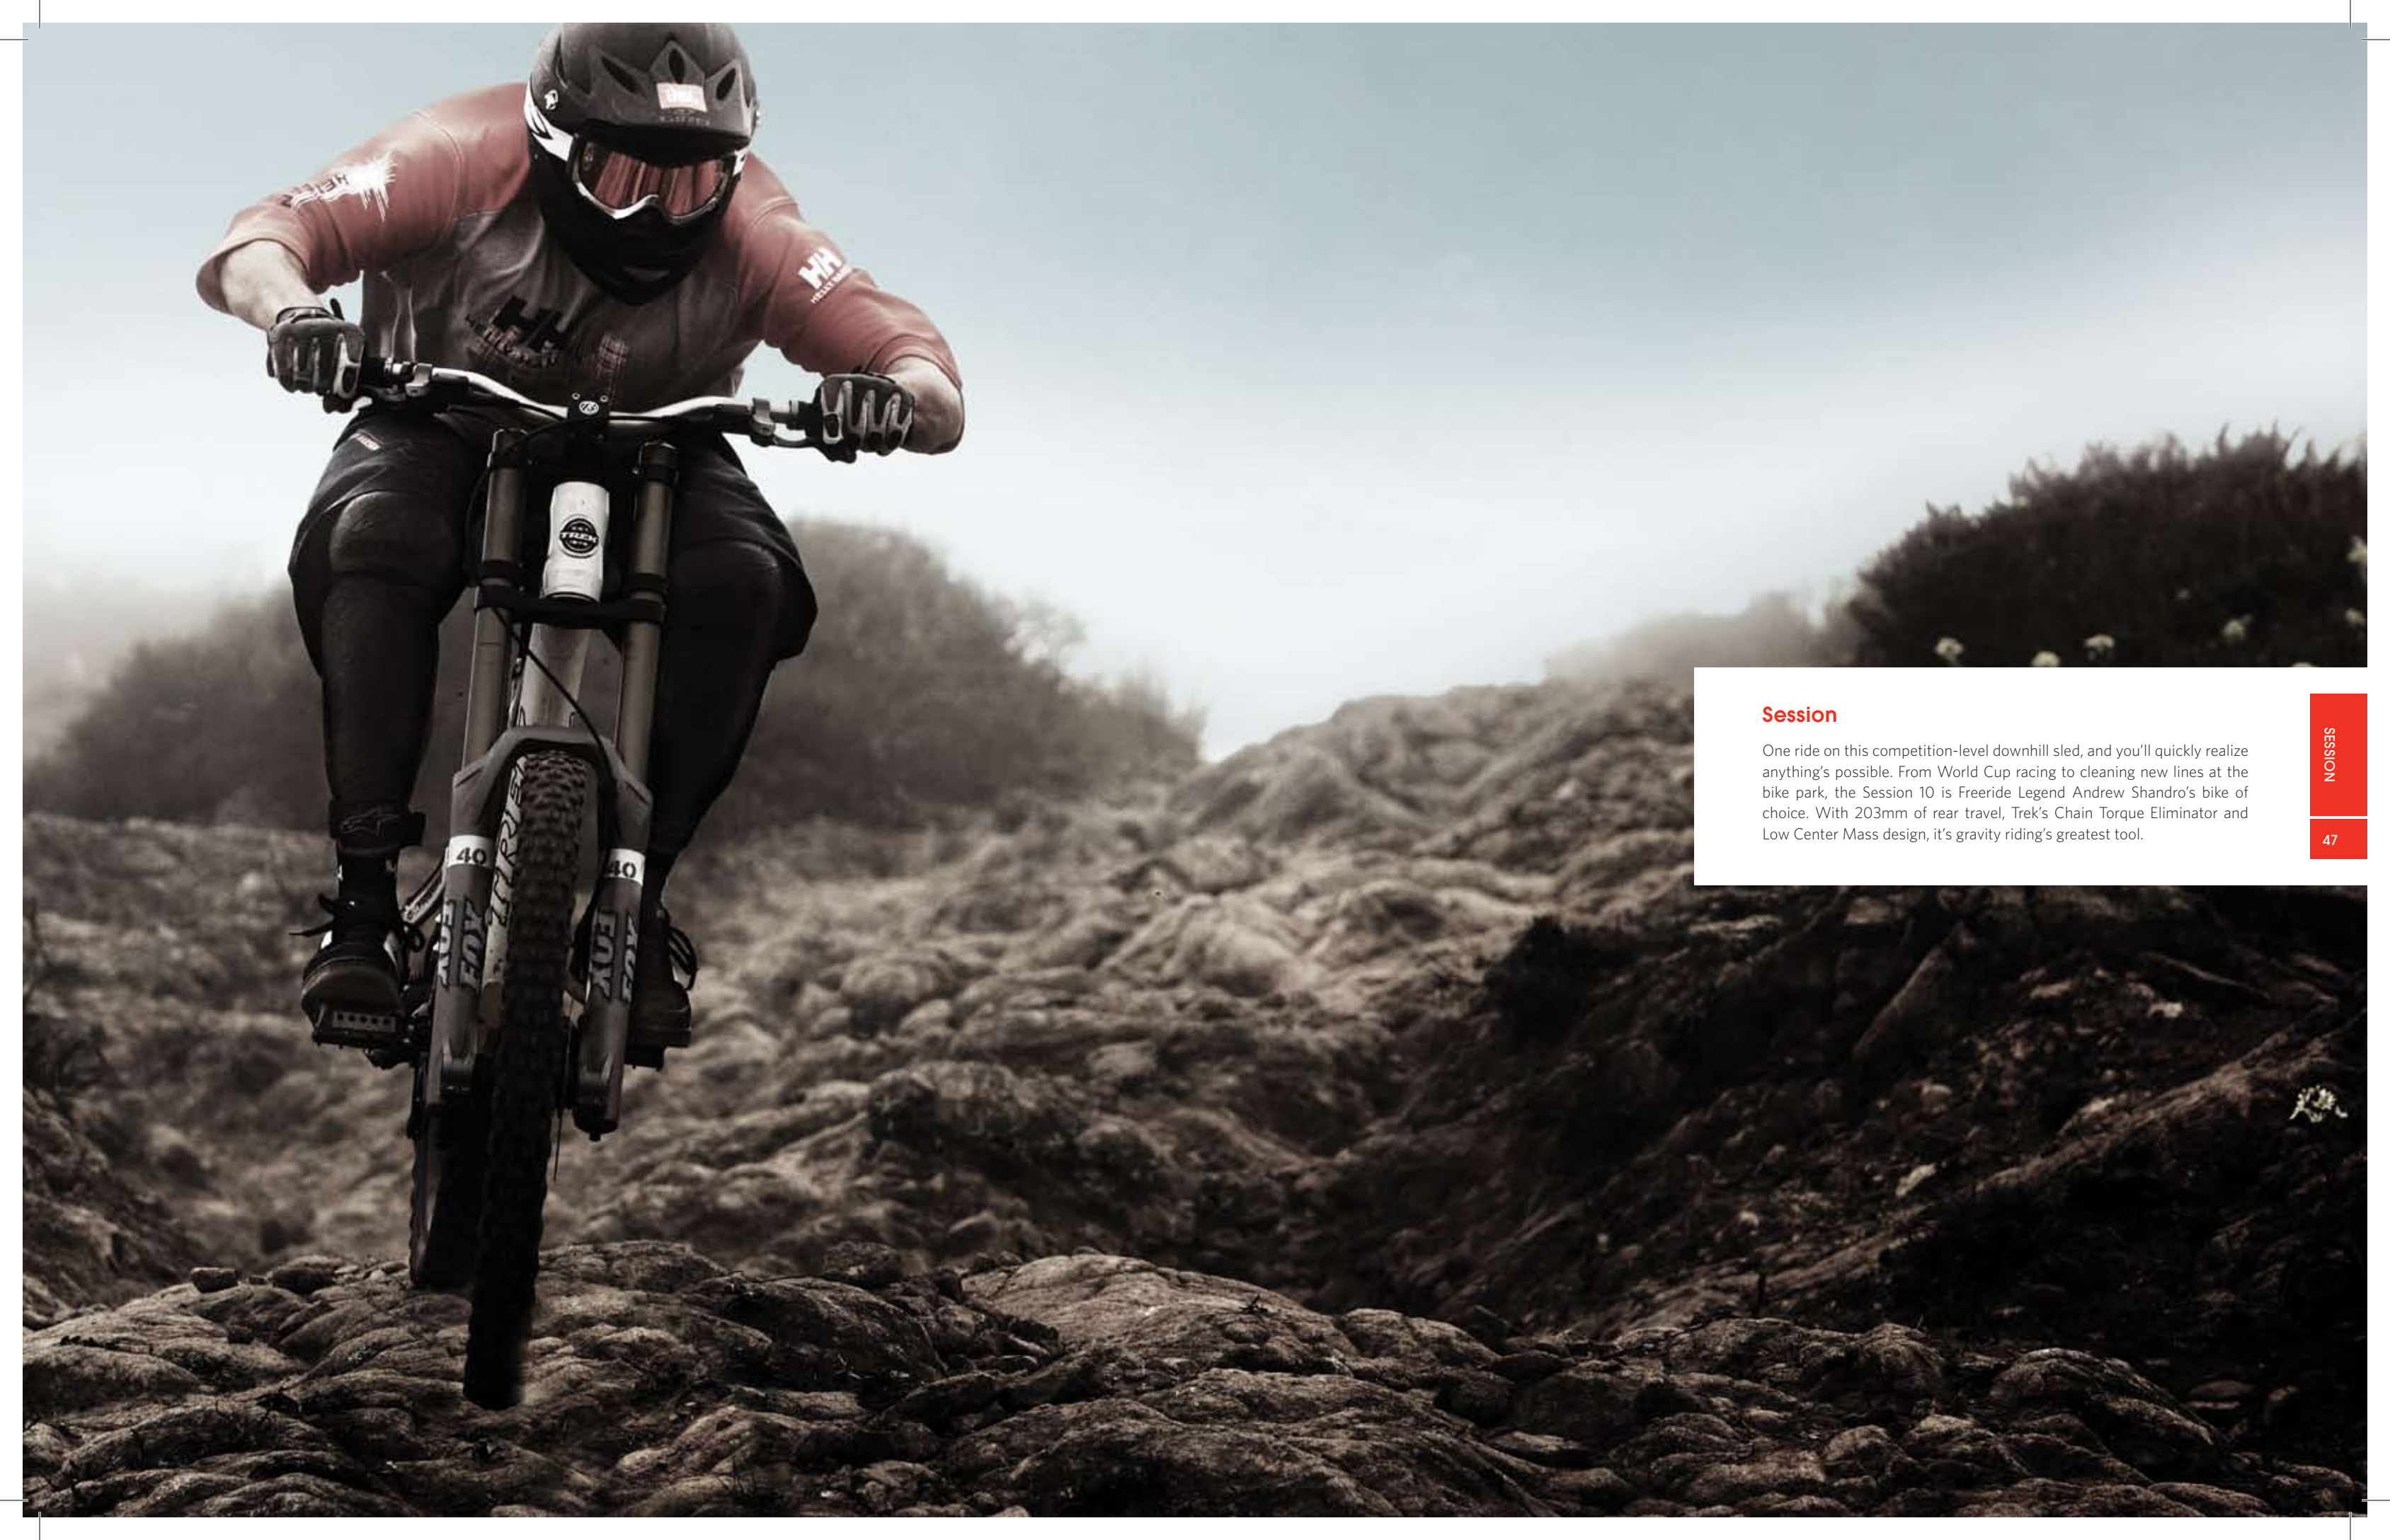

### Session

One ride on this competition-level downhill sled, and you'll quickly realize anything's possible. From World Cup racing to cleaning new lines at the bike park, the Session 10 is Freeride Legend Andrew Shandro's bike of choice. With 203mm of rear travel, Trek's Chain Torque Eliminator and Low Center Mass design, it's gravity riding's greatest tool.