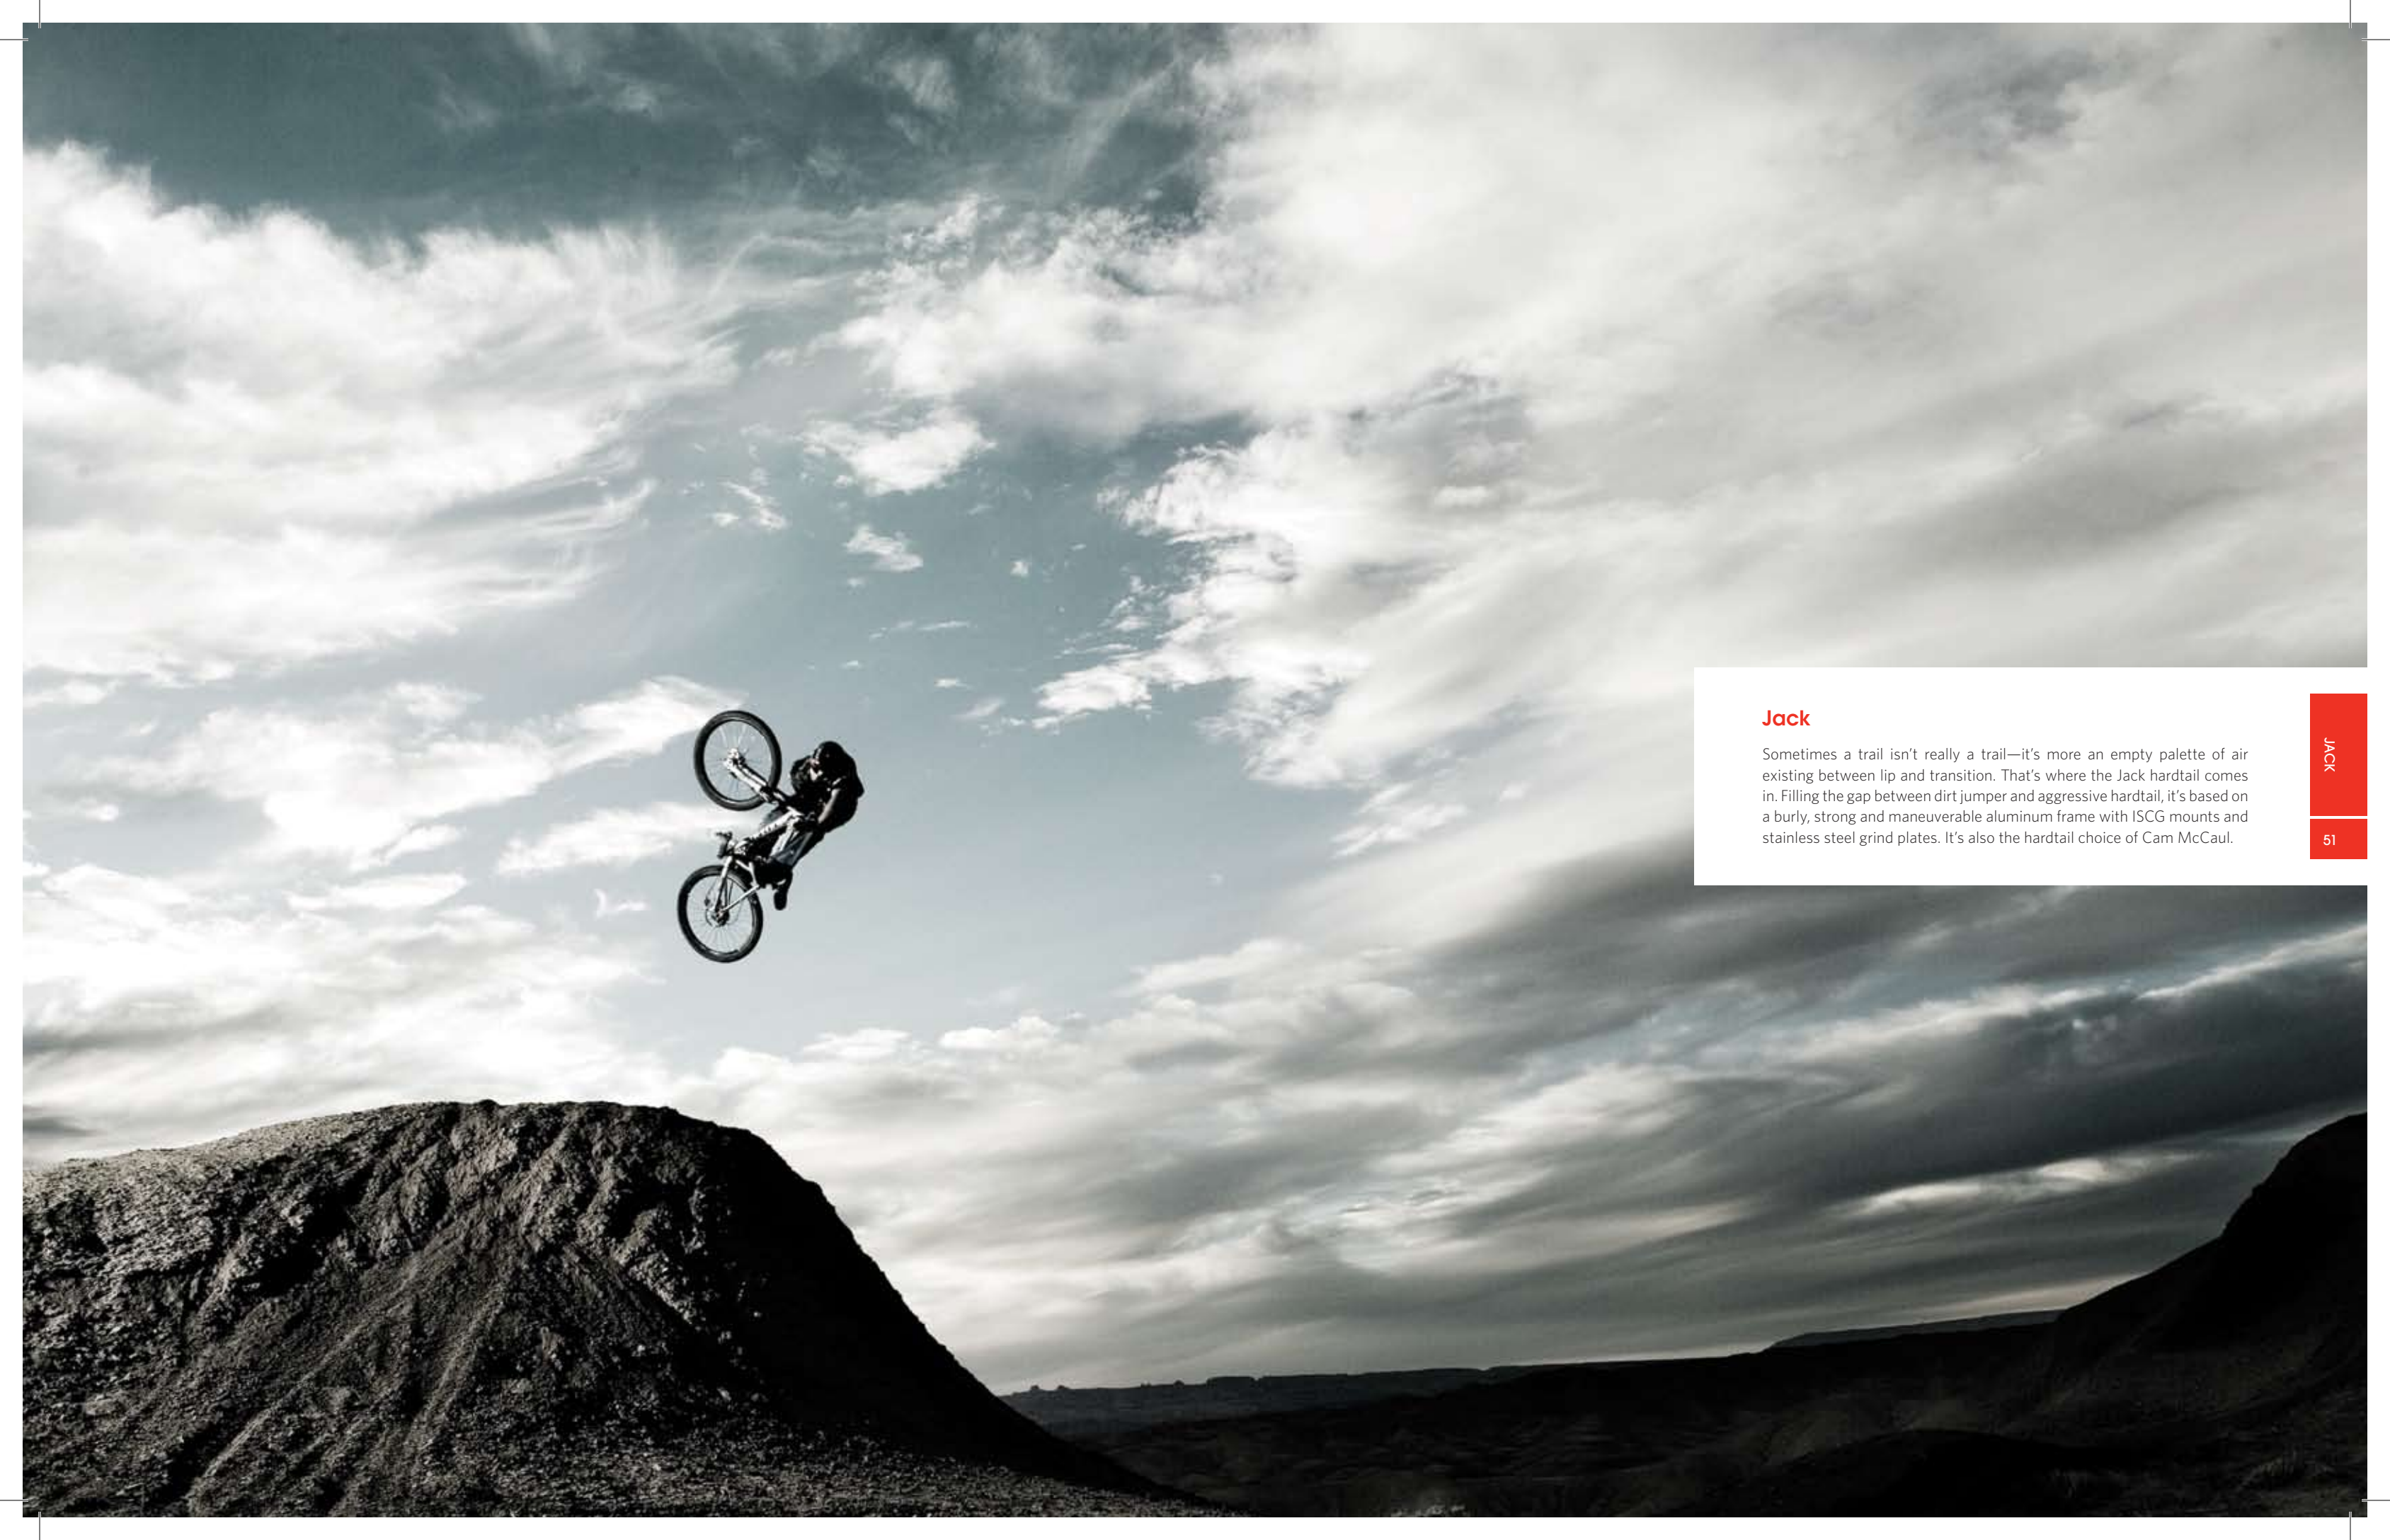

Jack

Sometimes a trail isn't really a trail—it's more an empty palette of air existing between lip and transition. That's where the Jack hardtail comes in. Filling the gap between dirt jumper and aggressive hardtail, it's based on a burly, strong and maneuverable aluminum frame with ISCG mounts and stainless steel grind plates. It's also the hardtail choice of Cam McCaul.